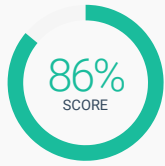

N Play
A 34 Union St, New Bedford, MA 02740
P (774) 202-7358

As of 02/10/2022

Detailed Breakdown

Listing Present **Yes**
NAP Consistent **Yes**

Additional Info

Website URL Present **Yes**
Hours Of Operation **Yes**
Photos Present **Yes**
Reviews **No**

N Play Arcade
A 34 Union St, New Bedford, MA 02740
P +17742027358

As of 02/10/2022