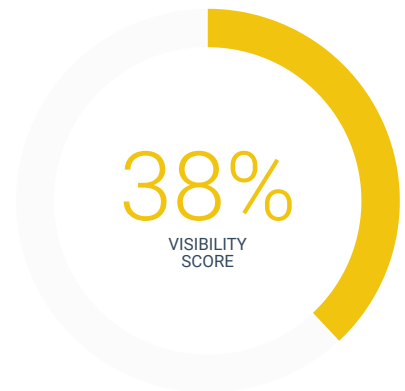

hello@payxps.com +1.857.972.9333 177 Huntington Ave #179627, Boston MA 02115

Baseline Report Overview - Where You Were

Your Baseline Report includes a visibility score that displays the average of your initial Local page and Directory scores. Your Local Page Score was determined by your average visibility and optimization in Google My Business, Yelp Local, and Bing Places. Your Directory Score was determined by dividing the number of directories in which you were found by the number checked.

PLAY Arcade

34 Union Street, New Bedford, MA, 02740
(774) 202-7358
http://www.playarcadenb.com/

Local Pages

Each Local Page Score is determined by how optimized your listing is. We check against several parameters that influence your overall optimization such as the consistency of your name, address, and telephone number as well as keywords, business description, and more!

LOCALS BREAKDOWN

Listings Present	3
Listings Checked	3
Presence Score	96%

✔ Listing Present   ✖ Connection Issue or Not Listed   ⚠ Action Required

Local Page or Directory	Client	As of 02/10/2022
	N PLAY Arcade A 34 Union St, New Bedford, MA 02740, USA P (774) 202-7358	
Detailed Breakdown Claimed Yes NAP Consistent Yes		Additional Info Categories Yes Website URL Present Yes Hours Of Operation Yes Photos Present Yes Reviews Yes