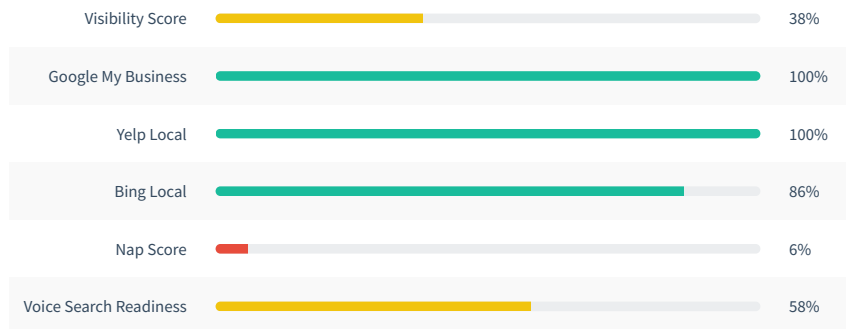

hello@payxps.com +1.857.972.9333 177 Huntington Ave #179627, Boston MA 02115

Baseline Report Overview - Where You Were

Your Baseline Report includes a visibility score that displays the average of your initial Local page and Directory scores. Your Local Page Score was determined by your average visibility and optimization in Google My Business, Yelp Local, and Bing Places. Your Directory Score was determined by dividing the number of directories in which you were found by the number checked.

PLAY Arcade

34 Union Street, New Bedford, MA, 02740
(774) 202-7358
http://www.playarcadenb.com/

Local Pages

Each Local Page Score is determined by how optimized your listing is. We check against several parameters that influence your overall optimization such as the consistency of your name, address, and telephone number as well as keywords, business description, and more!

LOCALS BREAKDOWN

Listings Present	3
Listings Checked	3
Presence Score	96%

✔ Listing Present   ✖ Connection Issue or Not Listed   ⚠ Action Required

Local Page or Directory	Client	As of 02/10/2022
	N PLAY Arcade A 34 Union St, New Bedford, MA 02740, USA P (774) 202-7358	
Detailed Breakdown Claimed Yes NAP Consistent Yes		Additional Info Categories Yes Website URL Present Yes Hours Of Operation Yes Photos Present Yes Reviews Yes